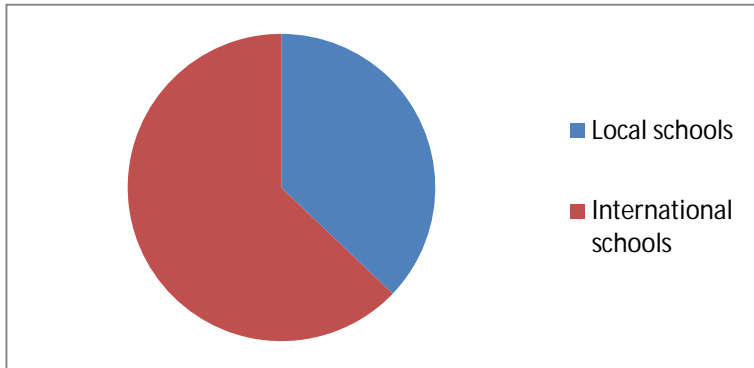

MSL Students Profile

Students from International Schools vs Local Schools

as of July 2014

International Schools (65%)

- English Schools Foundation (ESF), Hong Kong International School (HKIS), ISF Academy, Harrow International School Hong Kong, French International School (FIS), Japanese International School (JIS), International Christian School (ICS), German Swiss International School (GSIS), Kingston International School (KIS), Singapore International School (SISHK), Canadian International School (CdnIS)
- International Montessori School (IMS), Parkview International Pre-Schools (PIPS), Woodland Pre-Schools, Sunshine House International Pre-Schools